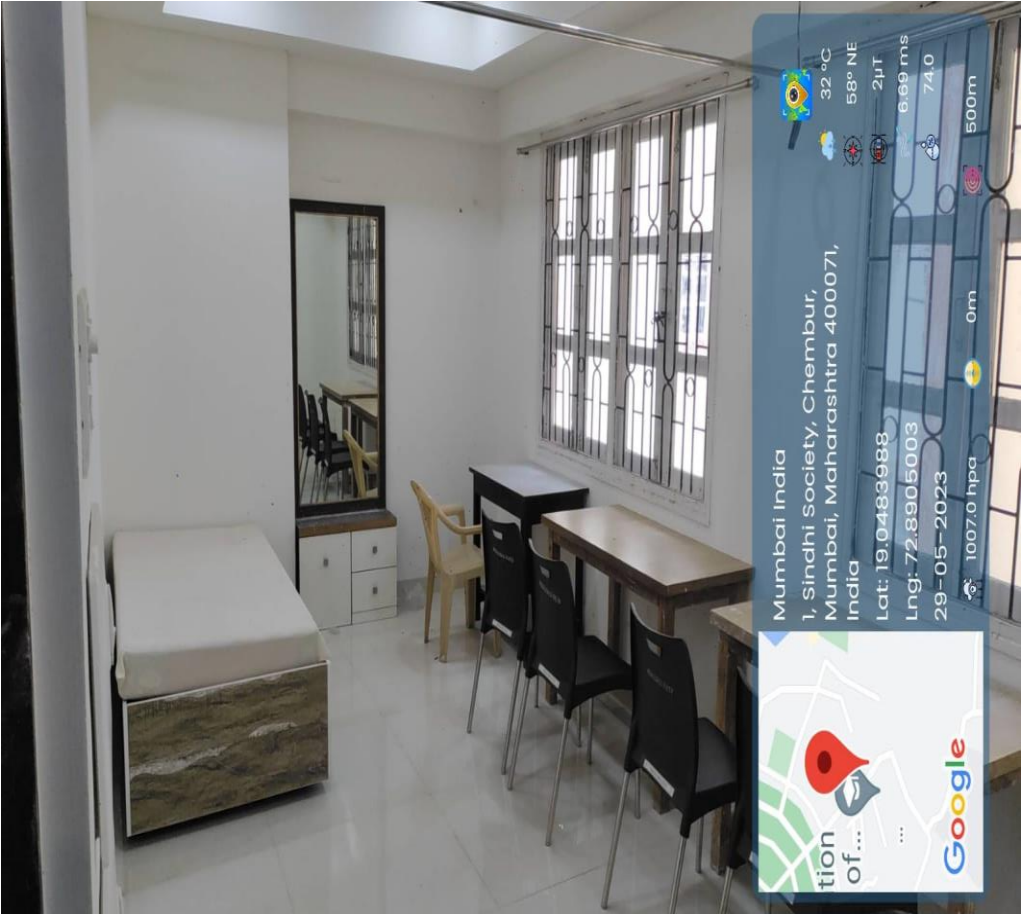

CRITERIA 7.1

7.1.1- Facilities for Women on Campus

Common Room for Girls

Sanitary Dispenser and Disposal

Security Measures

7.1.2- Solar Panels

7.1.3- Waste Management

GPS Map Camera

Lat 19.048027°

Long 72.890155°

03/06/23 10:48 AM GMT +05:30

Lifts for Easy Access to Classrooms

Divyangjan- Friendly Washroom